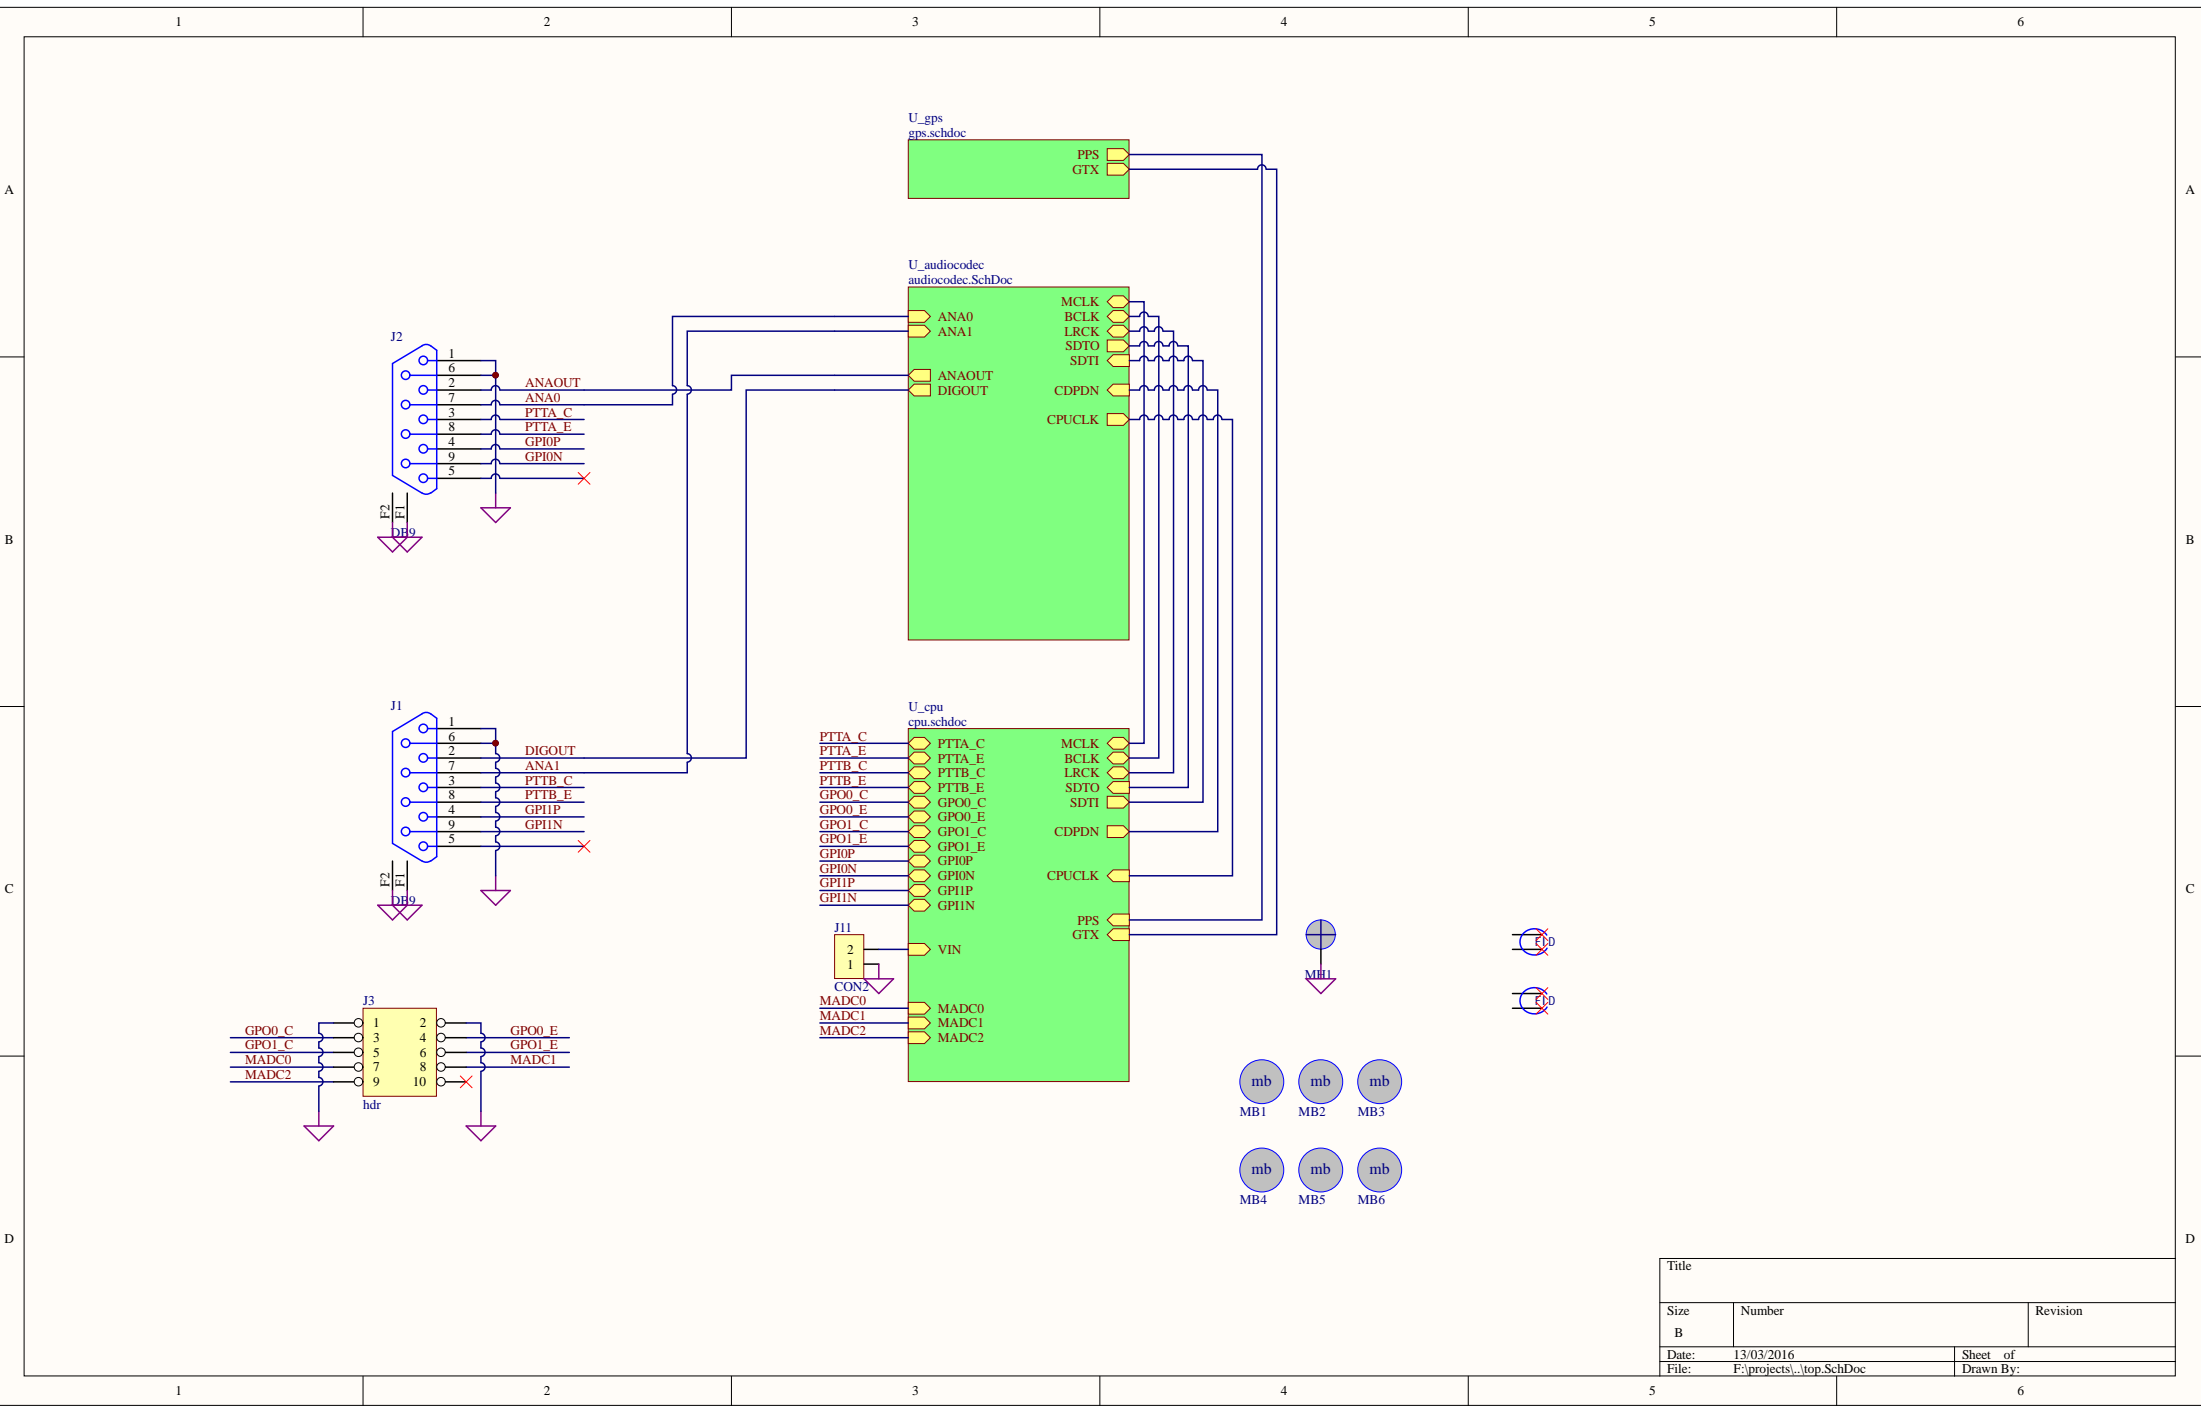

HHHH = 256fs 12S HPF

Title		
Size	Number	Revision
B		
Date:	13/03/2016	Sheet of
File:	F:\projects\...audiocodec.SchDoc	Drawn By:

Title		
Size B	Number	Revision
Date: 13/03/2016	Sheet of	
File: F:\projects_cpu.schdoc	Drawn By:	

Title		
Size B	Number	Revision
Date:	13/03/2016	Sheet of
File:	F:\projects_gps.schdoc	Drawn By:

Title		
Size	Number	Revision
B		
Date:	13/03/2016	Sheet of
File:	F:\projects\...\top.SchDoc	Drawn By: