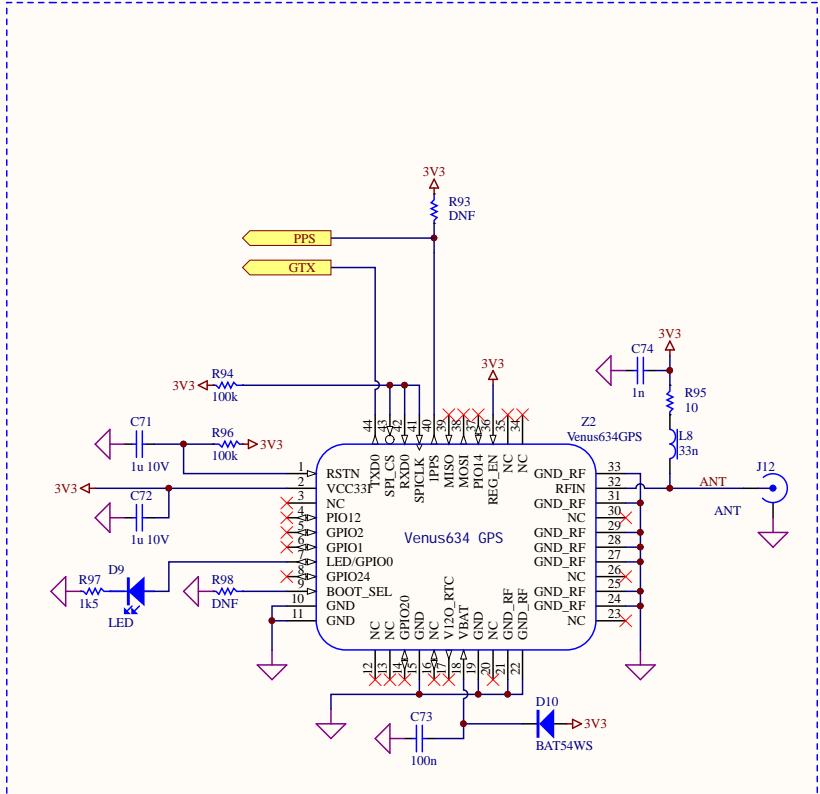

HHHH = 256fs 12S HPF

Title		
Size	Number	Revision
B		
Date:	13/03/2016	Sheet of
File:	F:\projects\...audiocodec.SchDoc	Drawn By:

Title		
Size B	Number	Revision
Date: 13/03/2016	Sheet of	
File: F:\projects_cpu.schdoc	Drawn By:	

Title		
Size B	Number	Revision
Date:	13/03/2016	Sheet of
File:	F:\projects_gps.schdoc	Drawn By:

Title		
Size	Number	Revision
B		
Date:	13/03/2016	Sheet of
File:	F:\projects\...\top.SchDoc	Drawn By: